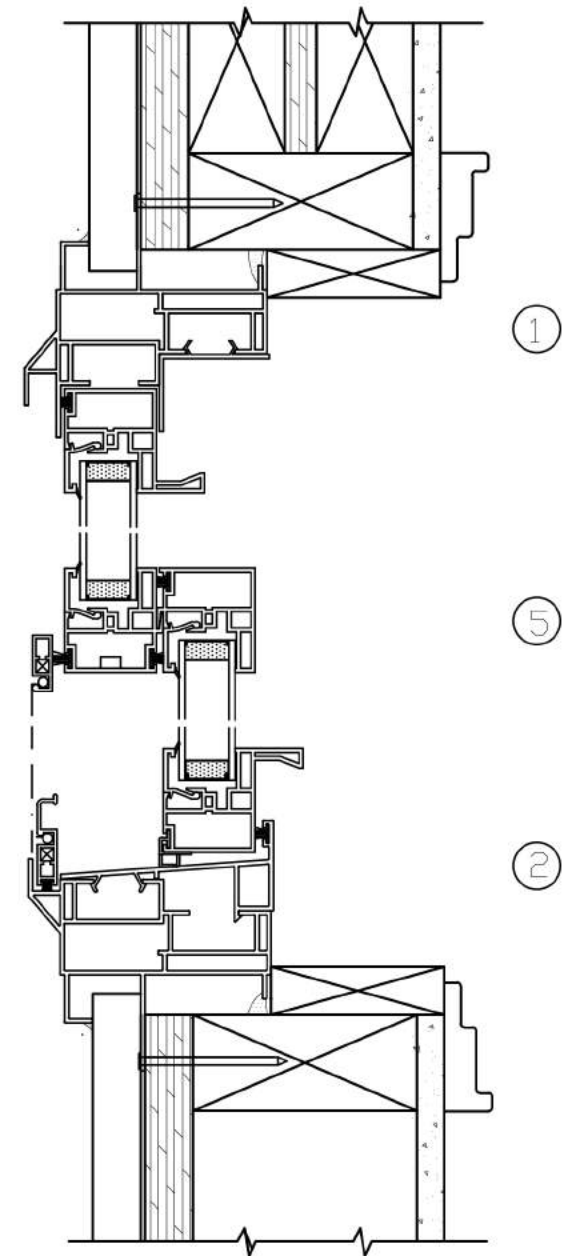

DH990

Double Hung
New Construction
Nailing Flange & J-Channel
3 1/4" Jamb
7/8" Insulated Glass
Welded Assembly

Recommended Installation

Use of Shims & Expansion Foam Recommended As Needed

Actual Installation May Vary Based On Construction Application