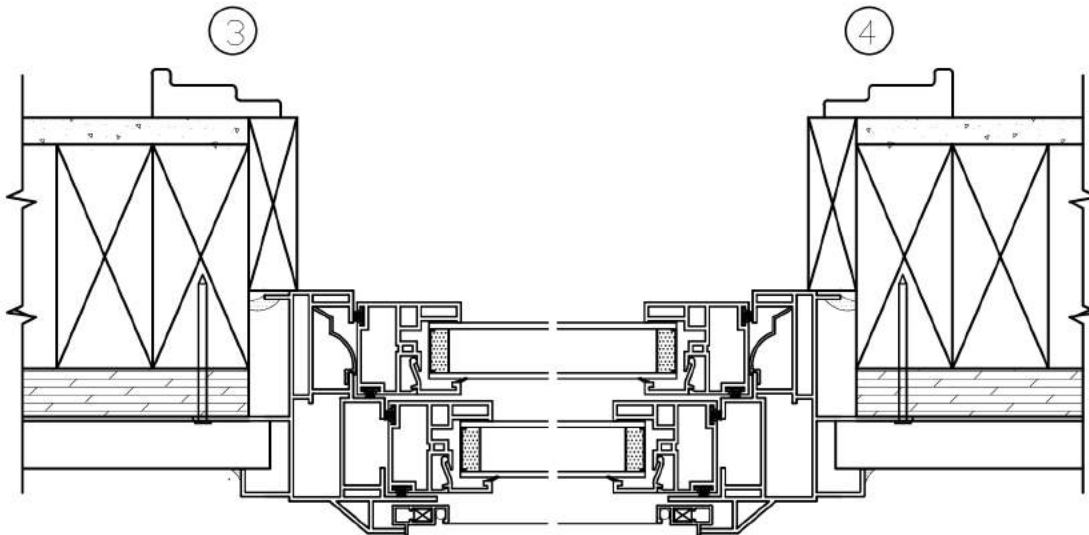

DH990

Double Hung
New Construction
Nailing Flange & J-Channel
3 1/4" Jamb
7/8" Insulated Glass
Welded Assembly

Recommended Installation

Use of Shims & Expansion Foam Recommended As Needed

Actual Installation May Vary Based On Construction Application