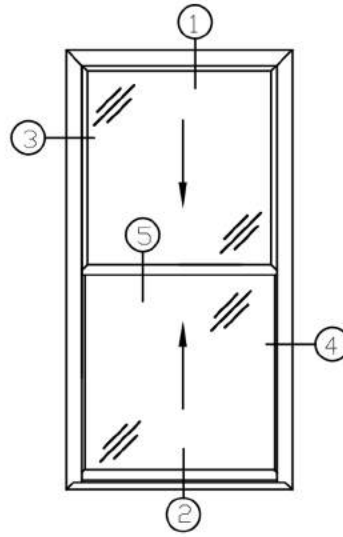

DH990

Double Hung
New Construction
Nailing Flange & J-Channel
3 1/4" Jamb
7/8" Insulated Glass
Welded Assembly

Recommended Installation

Use of Shims & Expansion Foam Recommended As Needed

Actual Installation May Vary Based On Construction Application