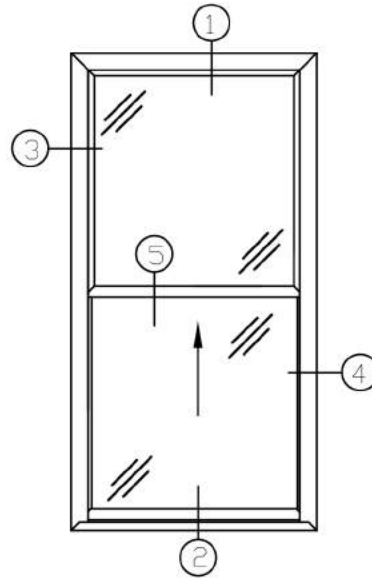

SH660
Single Hung
New Construction
Nailing Flange Only
2 5/8" Jamb
3/4" Insulated Glass
Welded Assembly

Recommended Installation

Use of Shims & Expansion Foam Recommended As Needed

Actual Installation May Vary Based On Construction Application