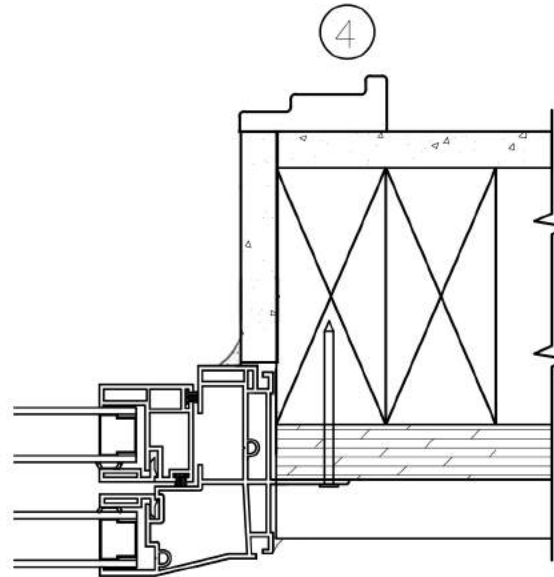

SH660
Single Hung
New Construction
Nailing Flange Only
2 5/8" Jamb
3/4" Insulated Glass
Welded Assembly

Recommended Installation

Use of Shims & Expansion Foam Recommended As Needed

Actual Installation May Vary Based On Construction Application