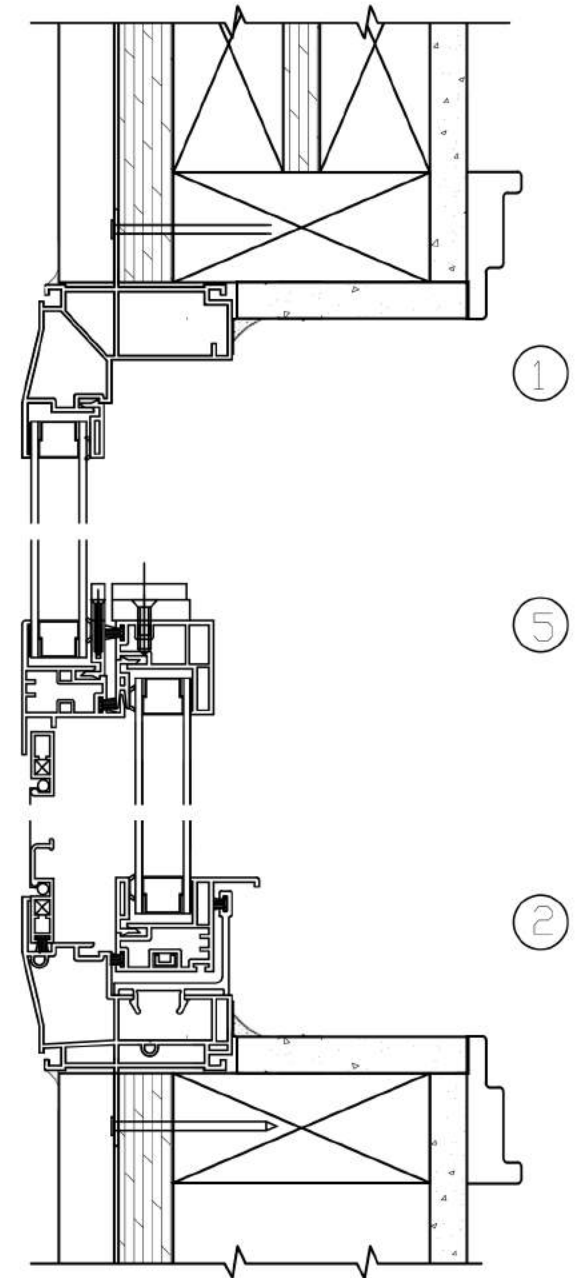

NorthEast Windows USA, Inc.
Quality Lineals USA, Inc.
1 Kees Place Merrick, NY 11566
P: 516-378-6577 F: 516-868-3577
WWW.NORTHEASTWINDOWSUSA.COM