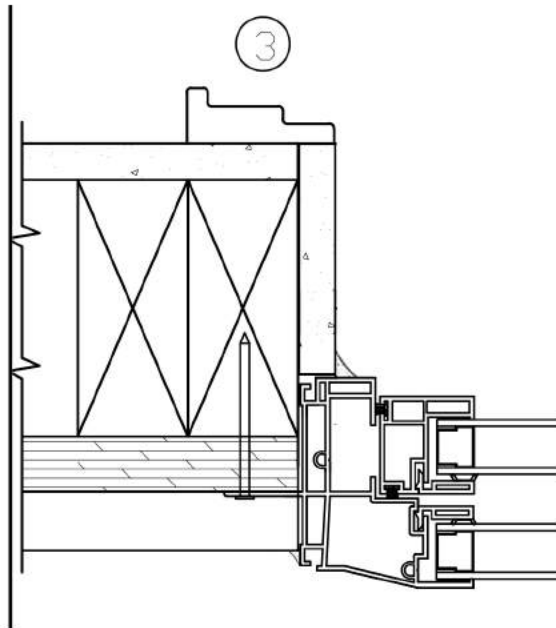

SH660
Single Hung
New Construction
Nailing Flange Only
2 5/8" Jamb
3/4" Insulated Glass
Welded Assembly

Recommended Installation

Use of Shims & Expansion Foam Recommended As Needed

Actual Installation May Vary Based On Construction Application