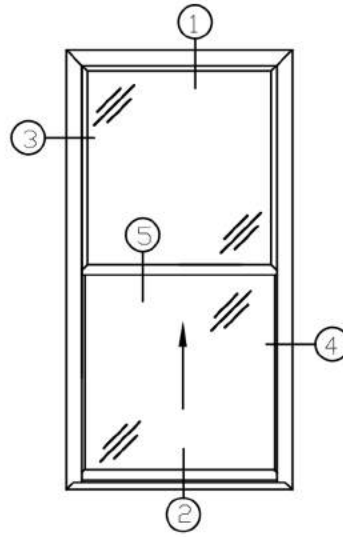

SH660
Single Hung
New Construction
Nailing Flange & J-Channel
2 5/8" Jamb
3/4" Insulated Glass
Welded Assembly

Recommended Installation

Use of Shims & Expansion Foam Recommended As Needed

Actual Installation May Vary Based On Construction Application