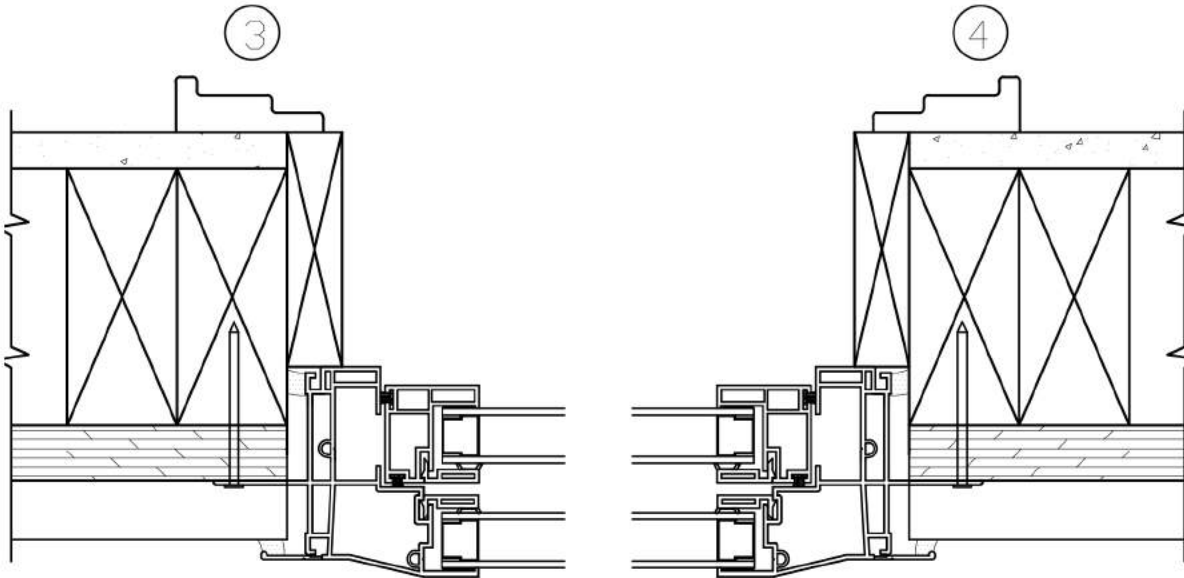

SH660
Single Hung
New Construction
Nailing Flange & J-Channel
2 5/8" Jamb
3/4" Insulated Glass
Welded Assembly

Recommended Installation

Use of Shims & Expansion Foam Recommended As Needed

Actual Installation May Vary Based On Construction Application