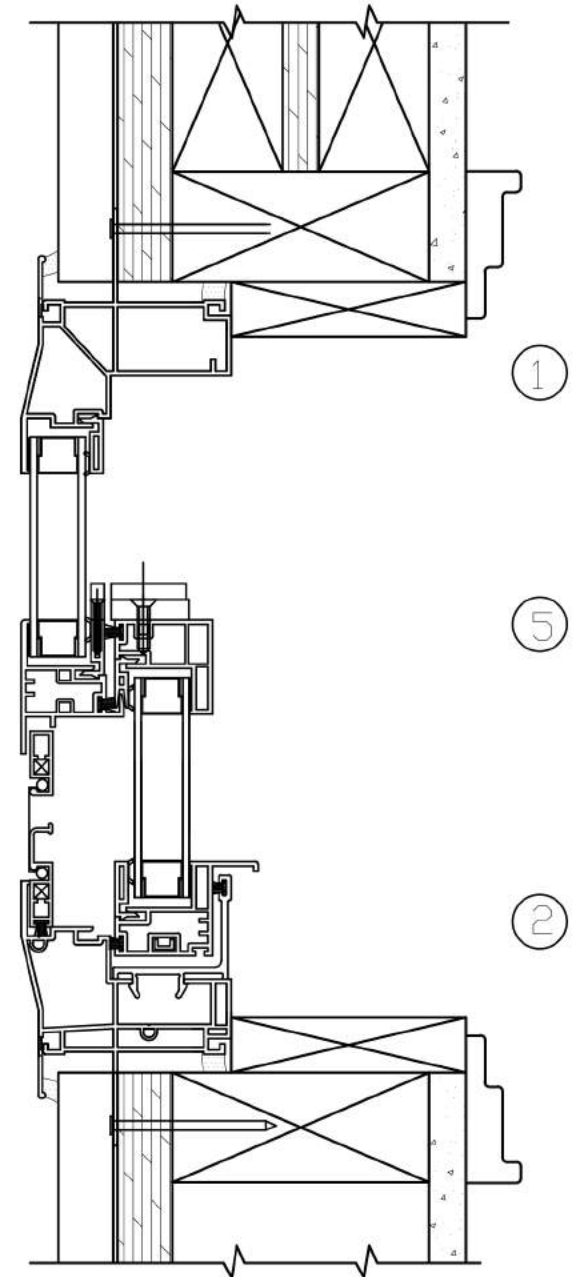

NorthEast Windows USA, Inc.
Quality Lineals USA, Inc.
1 Kees Place Merrick, NY 11566
P: 516-378-6577 F: 516-868-3577
WWW.NORTHEASTWINDOWSUSA.COM