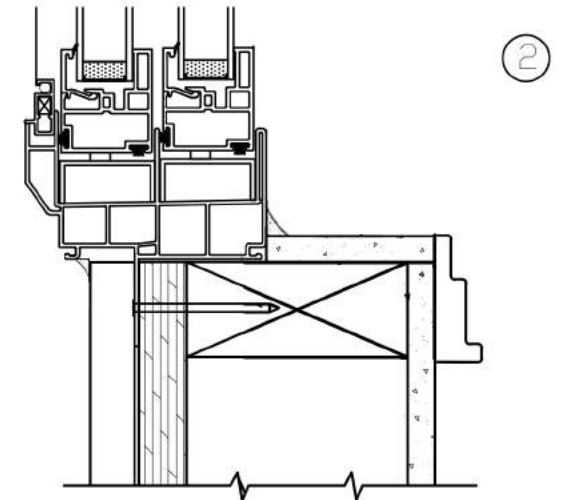

SL710 (4011)

Horizontal Slider
New Construction
Nailing Flange Only
3 1/4" Jamb
7/8" Insulated Glass
Welded Assembly

Recommended Installation

Use of Shims & Expansion Foam Recommended As Needed

Actual Installation May Vary Based On Construction Application