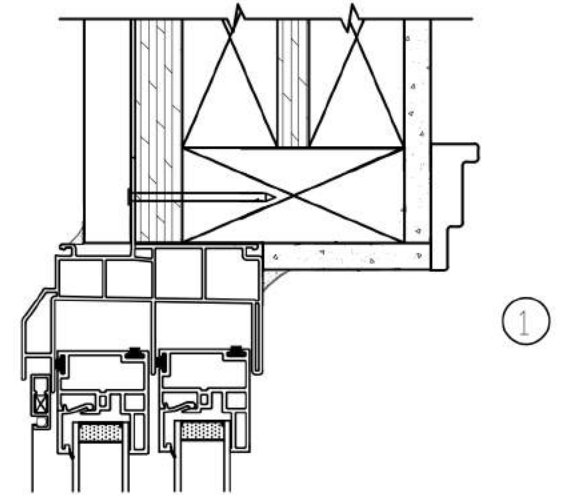

SL710 (4011)

Horizontal Slider
New Construction
Nailing Flange Only
3 1/4" Jamb
7/8" Insulated Glass
Welded Assembly

Recommended Installation

Use of Shims & Expansion Foam Recommended As Needed

Actual Installation May Vary Based On Construction Application