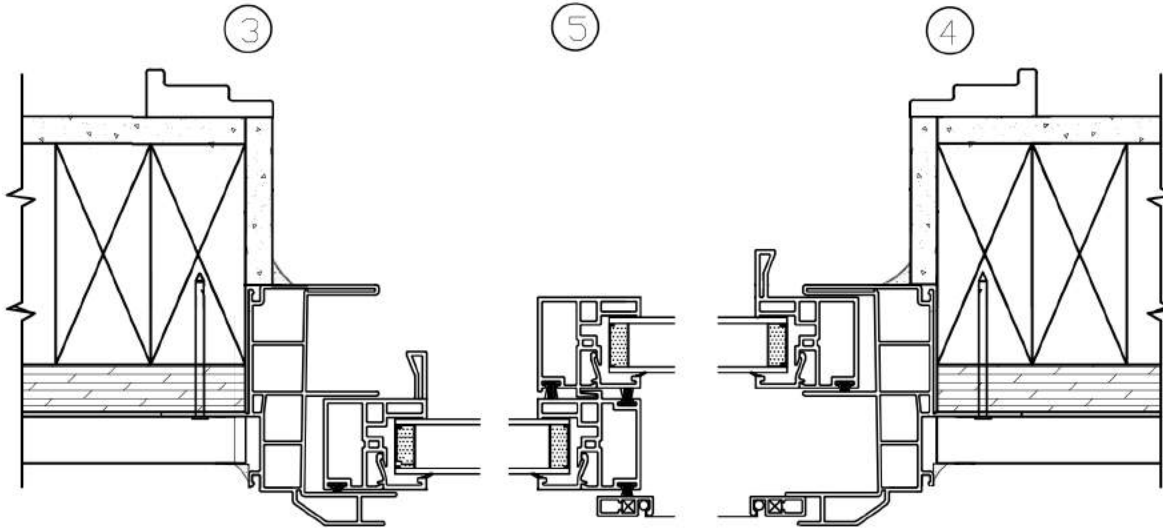

SL710 (4011)

Horizontal Slider
New Construction
Nailing Flange Only
3 1/4" Jamb
7/8" Insulated Glass
Welded Assembly

Recommended Installation

Use of Shims & Expansion Foam Recommended As Needed

Actual Installation May Vary Based On Construction Application