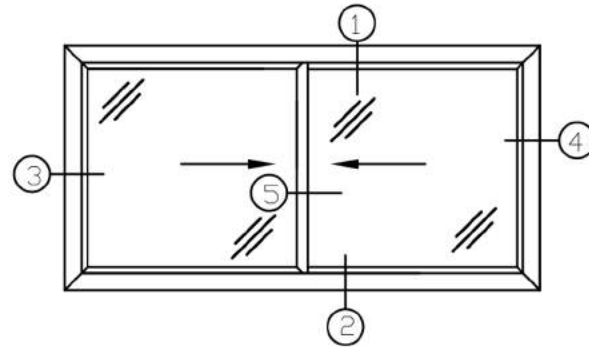

SL710 (4011)

Horizontal Slider
New Construction
Nailing Flange Only
3 1/4" Jamb
7/8" Insulated Glass
Welded Assembly

Recommended Installation

Use of Shims & Expansion Foam Recommended As Needed

Actual Installation May Vary Based On Construction Application