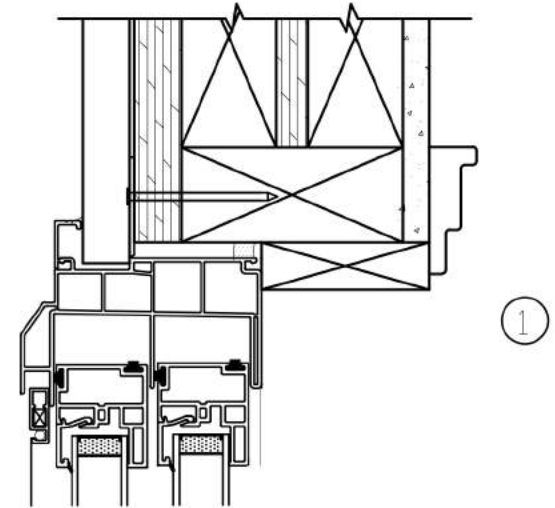

SL710 (4011)

Horizontal Slider
New Construction
Nailing Flange & J-Channel
3 1/4" Jamb
7/8" Insulated Glass
Welded Assembly

Recommended Installation

Use of Shims & Expansion Foam Recommended As Needed

Actual Installation May Vary Based On Construction Application