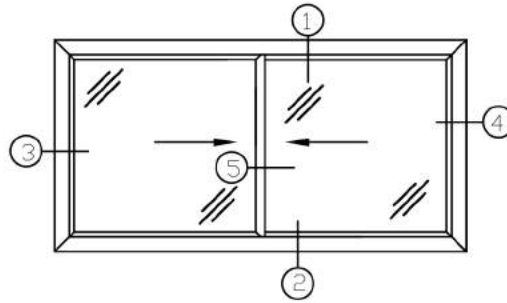

SL710 (4011)

Horizontal Slider
New Construction
Nailing Flange & J-Channel
3 1/4" Jamb
7/8" Insulated Glass
Welded Assembly

Recommended Installation

Use of Shims & Expansion Foam Recommended As Needed

Actual Installation May Vary Based On Construction Application