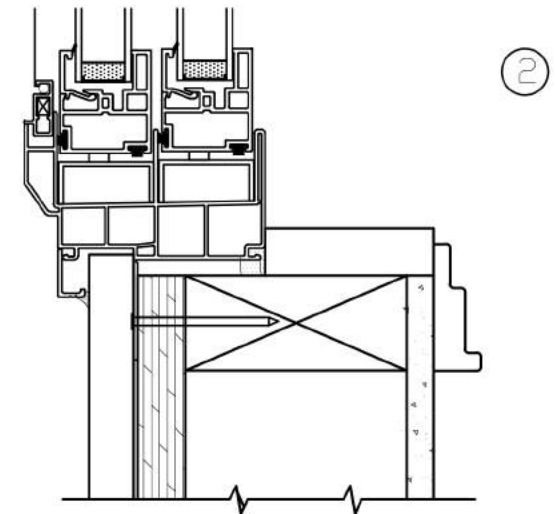

SL710 (4011)

Horizontal Slider
New Construction
Nailing Flange & J-Channel
3 1/4" Jamb
7/8" Insulated Glass
Welded Assembly

Recommended Installation

Use of Shims & Expansion Foam Recommended As Needed

Actual Installation May Vary Based On Construction Application