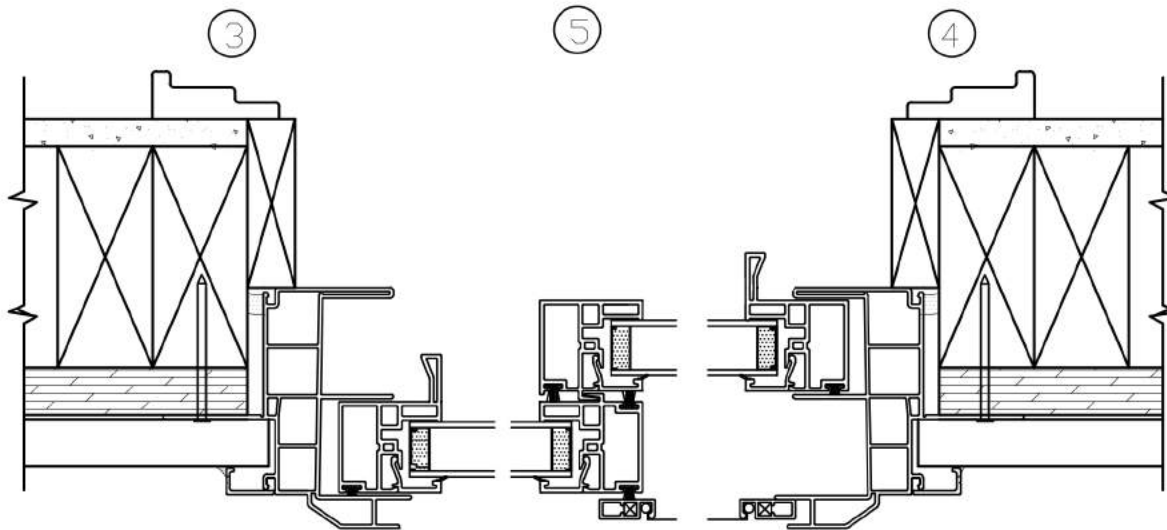

SL710 (4011)

Horizontal Slider
New Construction
Nailing Flange & J-Channel
3 1/4" Jamb
7/8" Insulated Glass
Welded Assembly

Recommended Installation

Use of Shims & Expansion Foam Recommended As Needed

Actual Installation May Vary Based On Construction Application