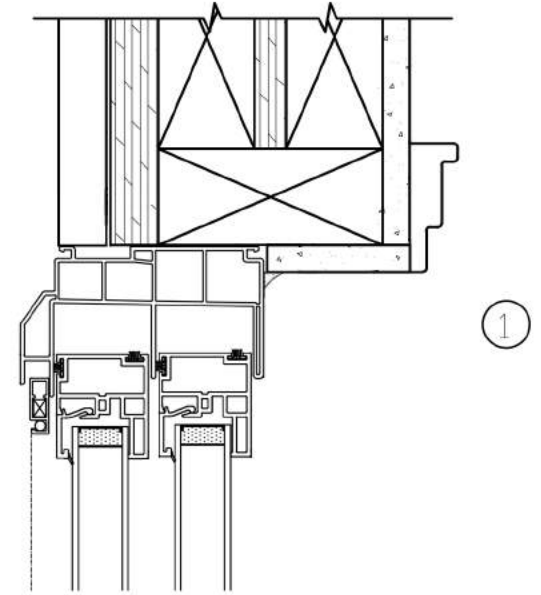

## SL710 (4011)

Horizontal Slider

Replacement

3 1/4" Jamb

7/8" Insulated Glass

Welded Assembly