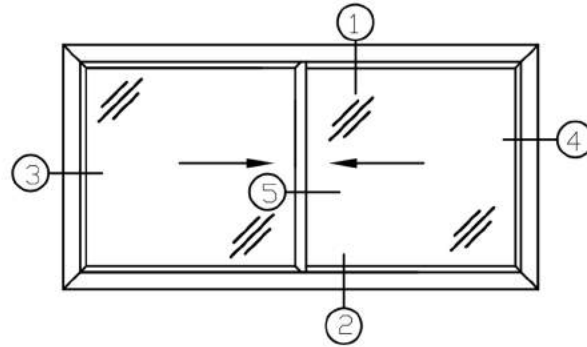

## SL710 (4011)

Horizontal Slider

Replacement

3 1/4" Jamb

7/8" Insulated Glass

Welded Assembly