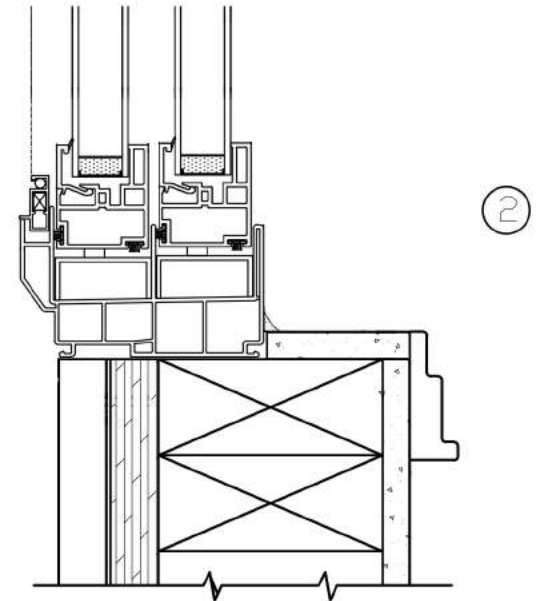

## SL710 (4011)

Horizontal Slider

Replacement

3 1/4" Jamb

7/8" Insulated Glass

Welded Assembly