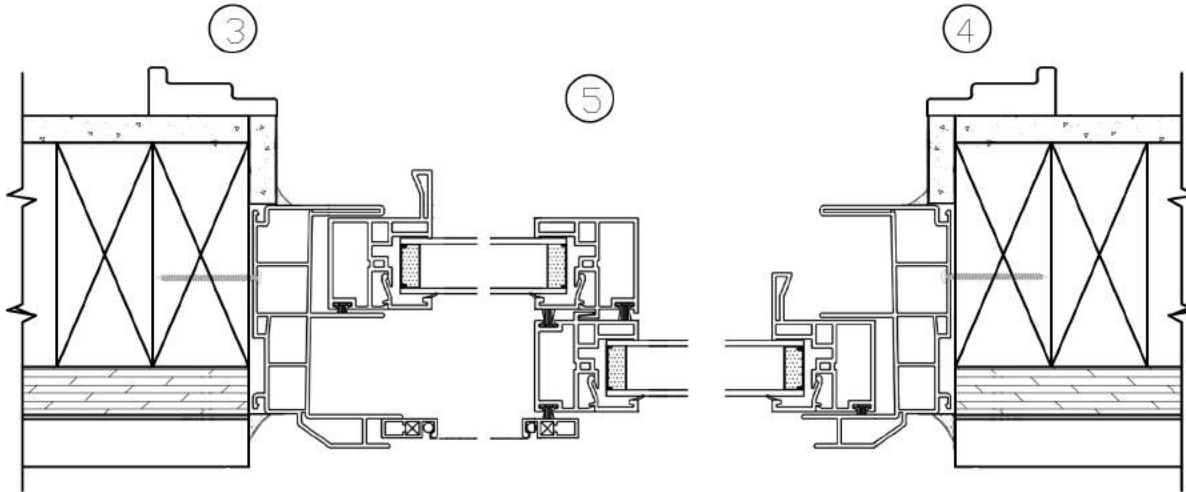

## SL710 (4011)

Horizontal Slider

Replacement

3 1/4" Jamb

7/8" Insulated Glass

Welded Assembly