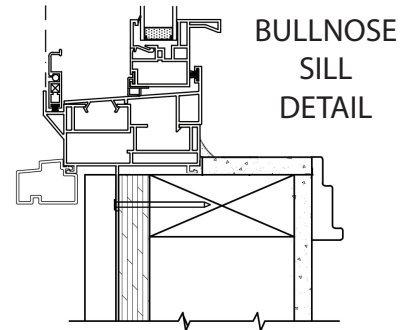

# FLAT CASING

- 2 1/2" Wide Flat Casing
- Optional Bullnose Sill
- Integrally Welded To Window
- Available In All Colors
- Colors Can Be Mixed & Matched
- 3/4" Long J-Channel Pocket
- 1" Deep Receiving Pocket

CW300  
BULLNOSE SILL

CASING  
DETAIL

BULLNOSE  
SILL  
DETAIL