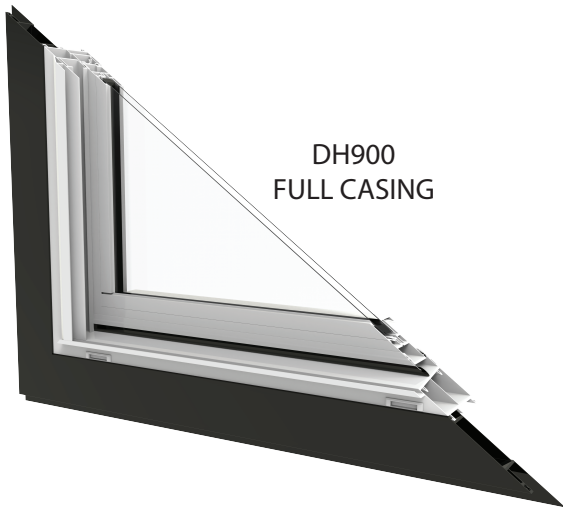

DH900
FULL CASING