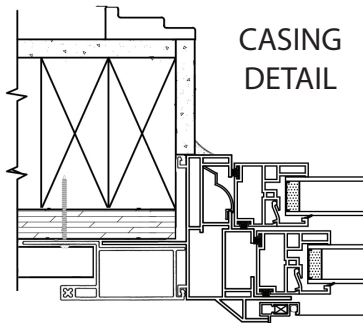

# FLAT CASING

- 2 1/2" Wide Flat Casing
- Optional Bullnose Sill
- Integrally Welded To Window
- Available In All Colors
- Colors Can Be Mixed & Matched
- 3/4" Long J-Channel Pocket
- 1" Deep Receiving Pocket

CW300  
BULLNOSE SILL

CASING  
DETAIL

BULLNOSE  
SILL  
DETAIL