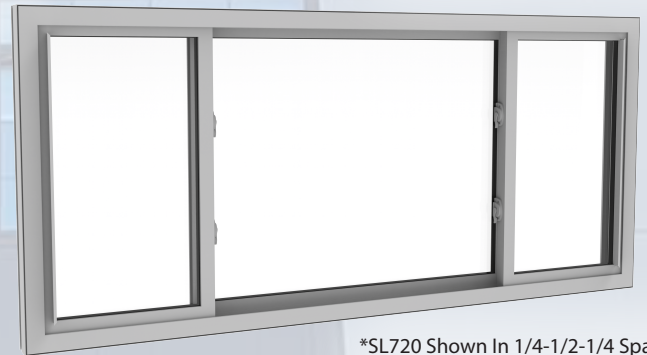

SL720 Shown In 1/4-1/2-1/4 Spacing